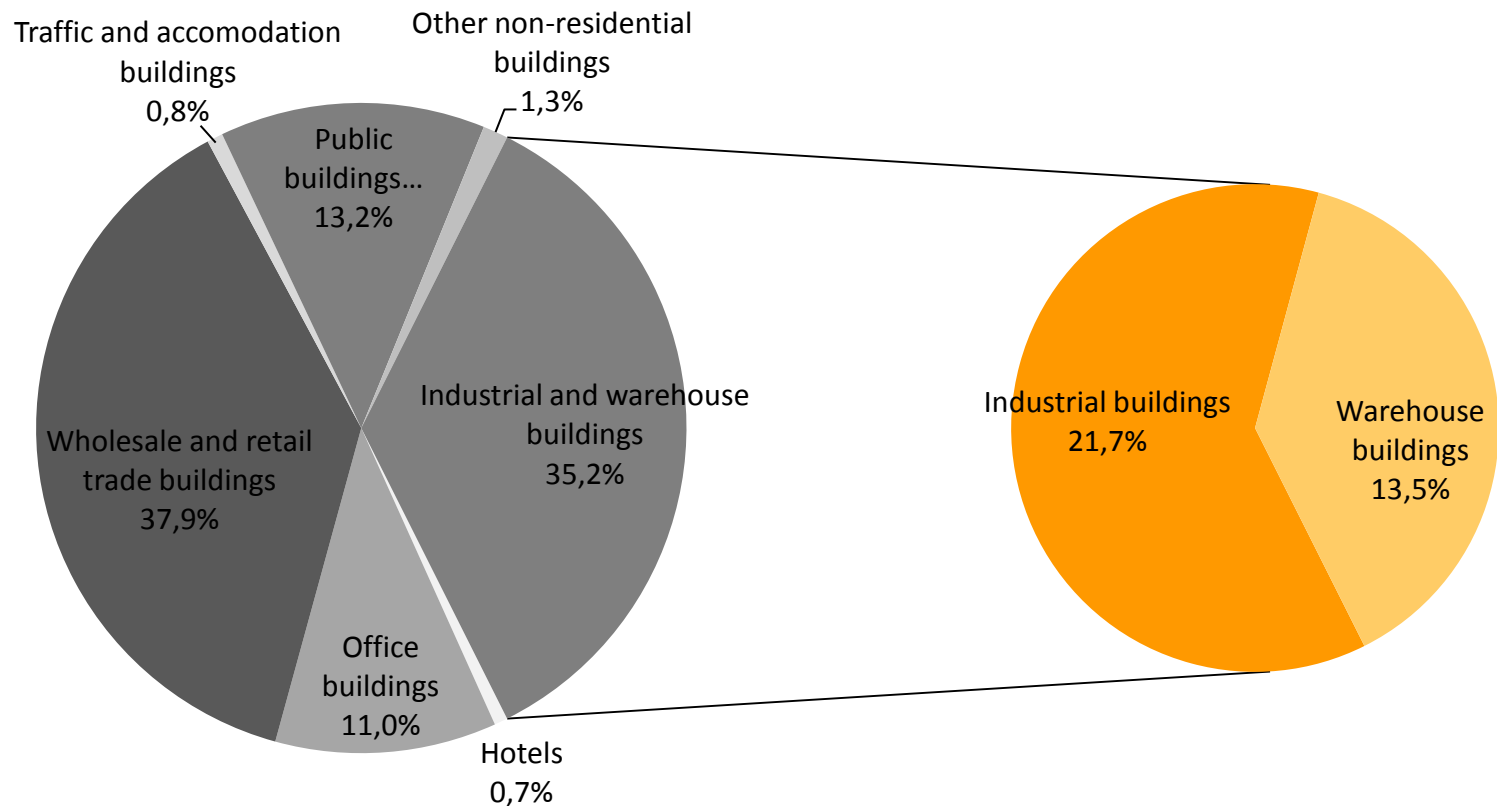

Structure of non-residential buildings completed in Lublin in 2007-2011 by usable floor space