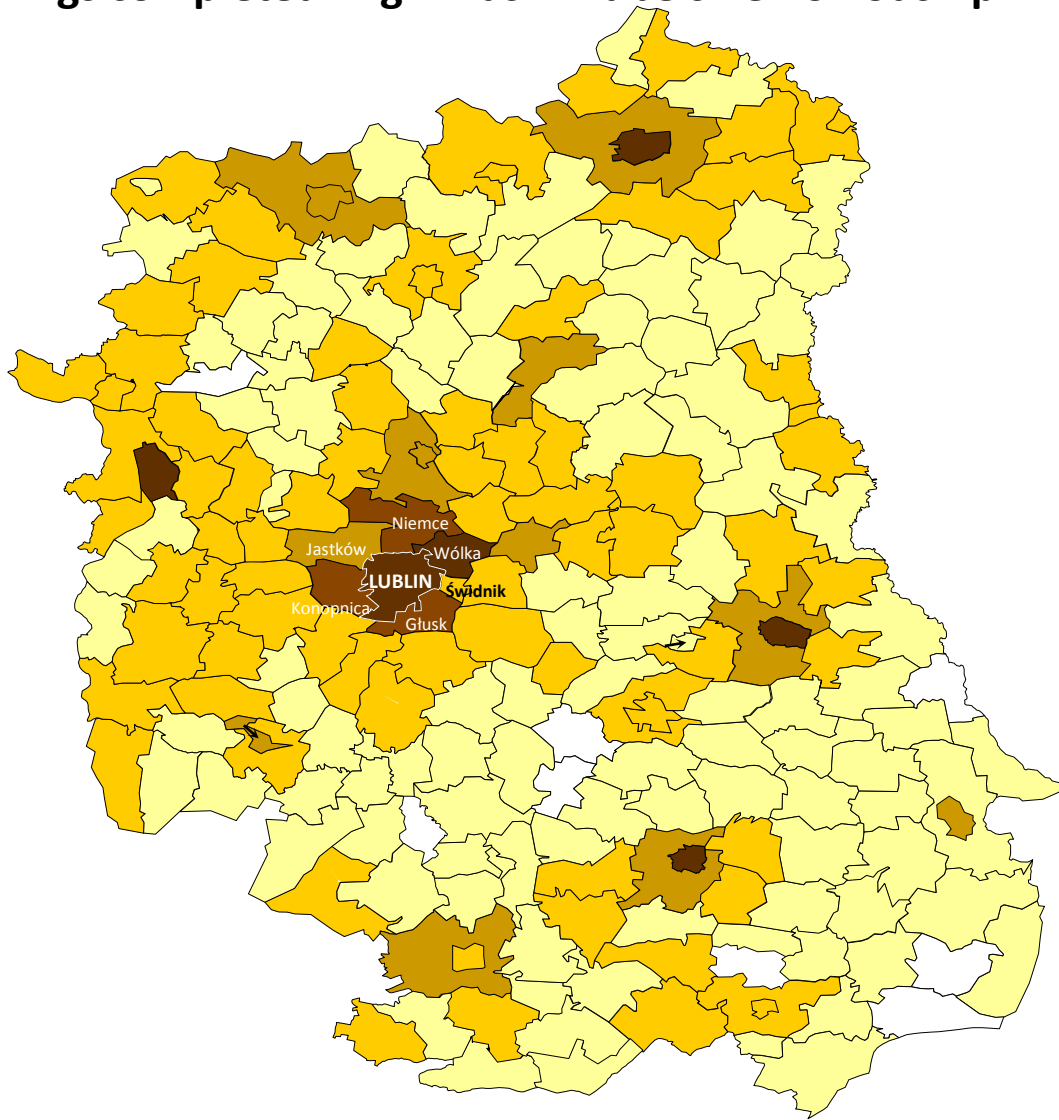

Usable floor space of industrial buildings completed in Lublin in 2007-2011

Usable floor space of warehouse buildings completed in Lublin in 2007-2011

Dwellings completed in Lublin in 2007-2011

Dwellings completed in gminas in Lubelskie Voivodship in 2011