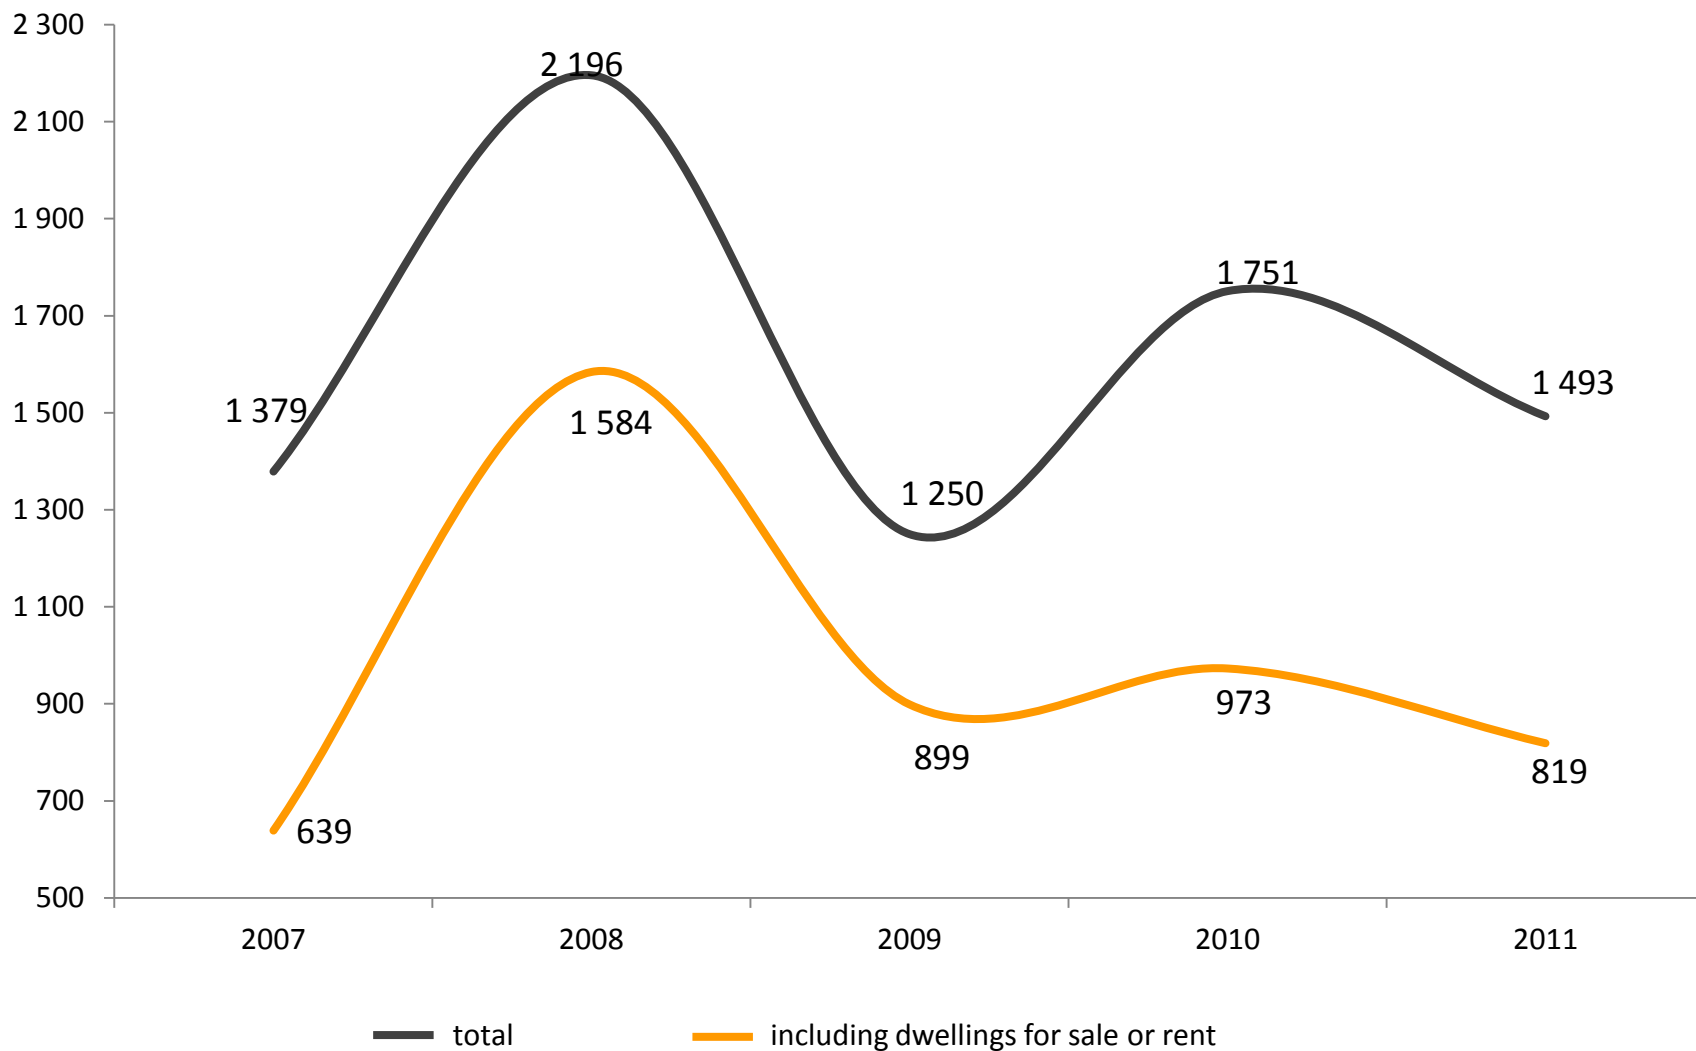

Dwellings completed in Lublin in 2007-2011