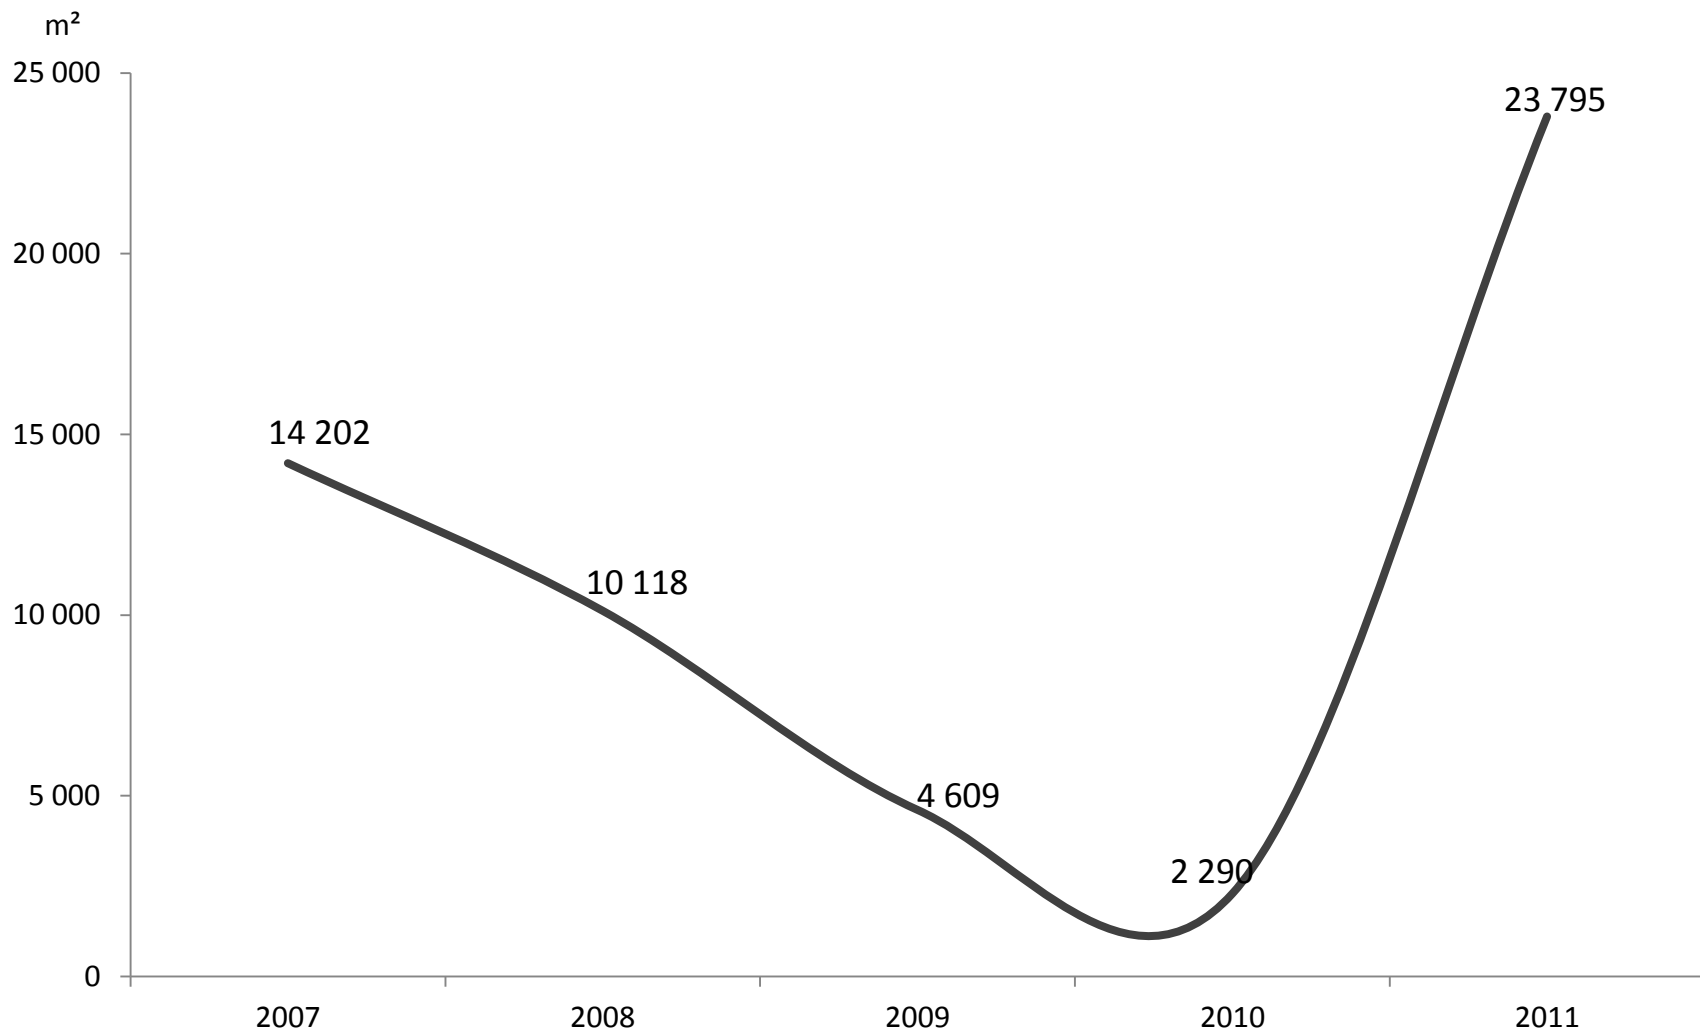

Usable floor space of office buildings completed in Lublin in 2007-2011