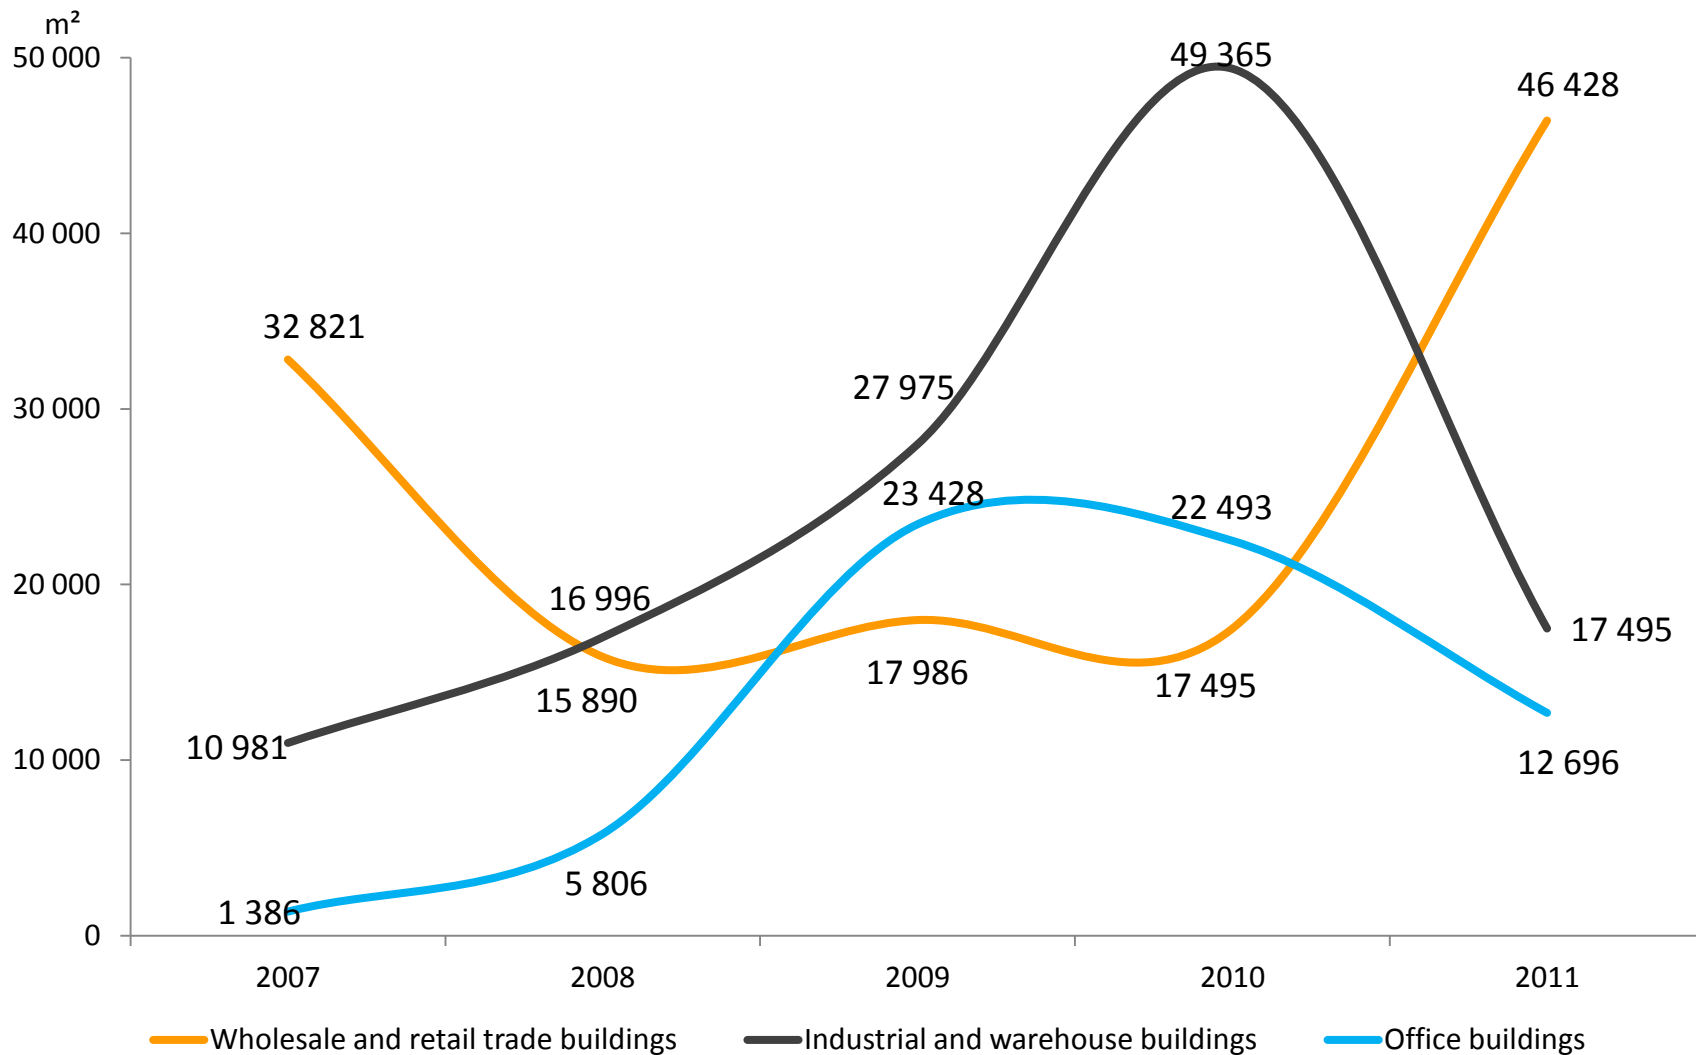

Building permits for construction of non-residential buildings in Lublin in 2007-2011 by usable floor space