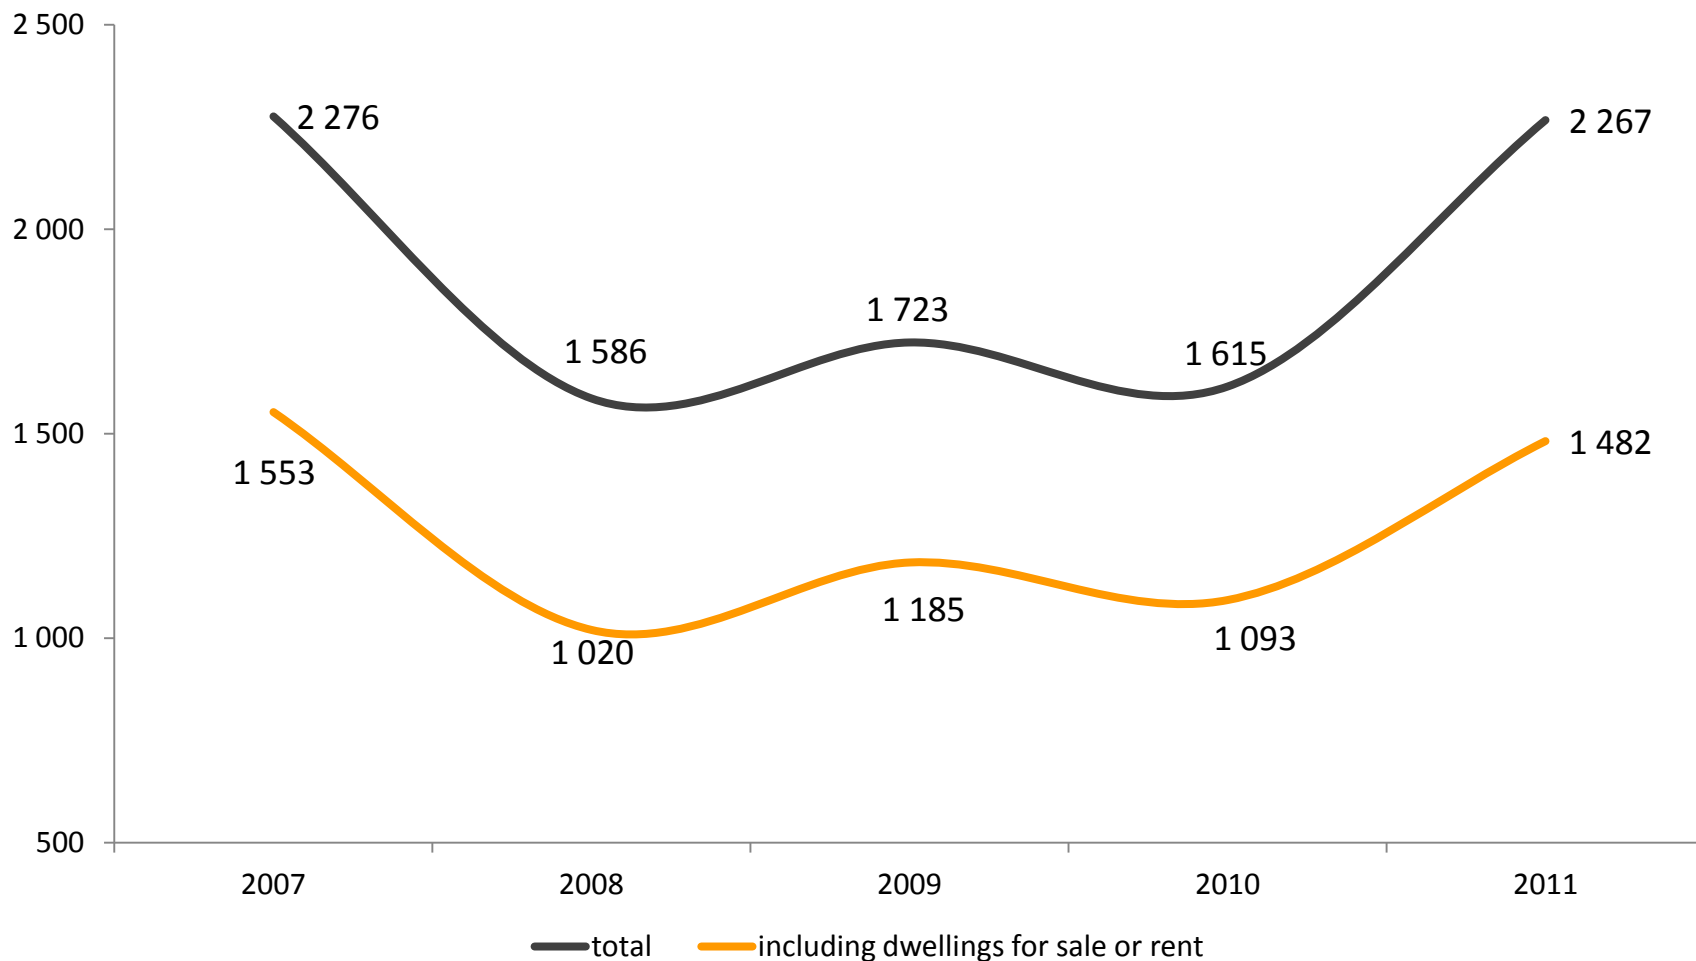

Building permits for construction of dwellings in Lublin in 2007-2011